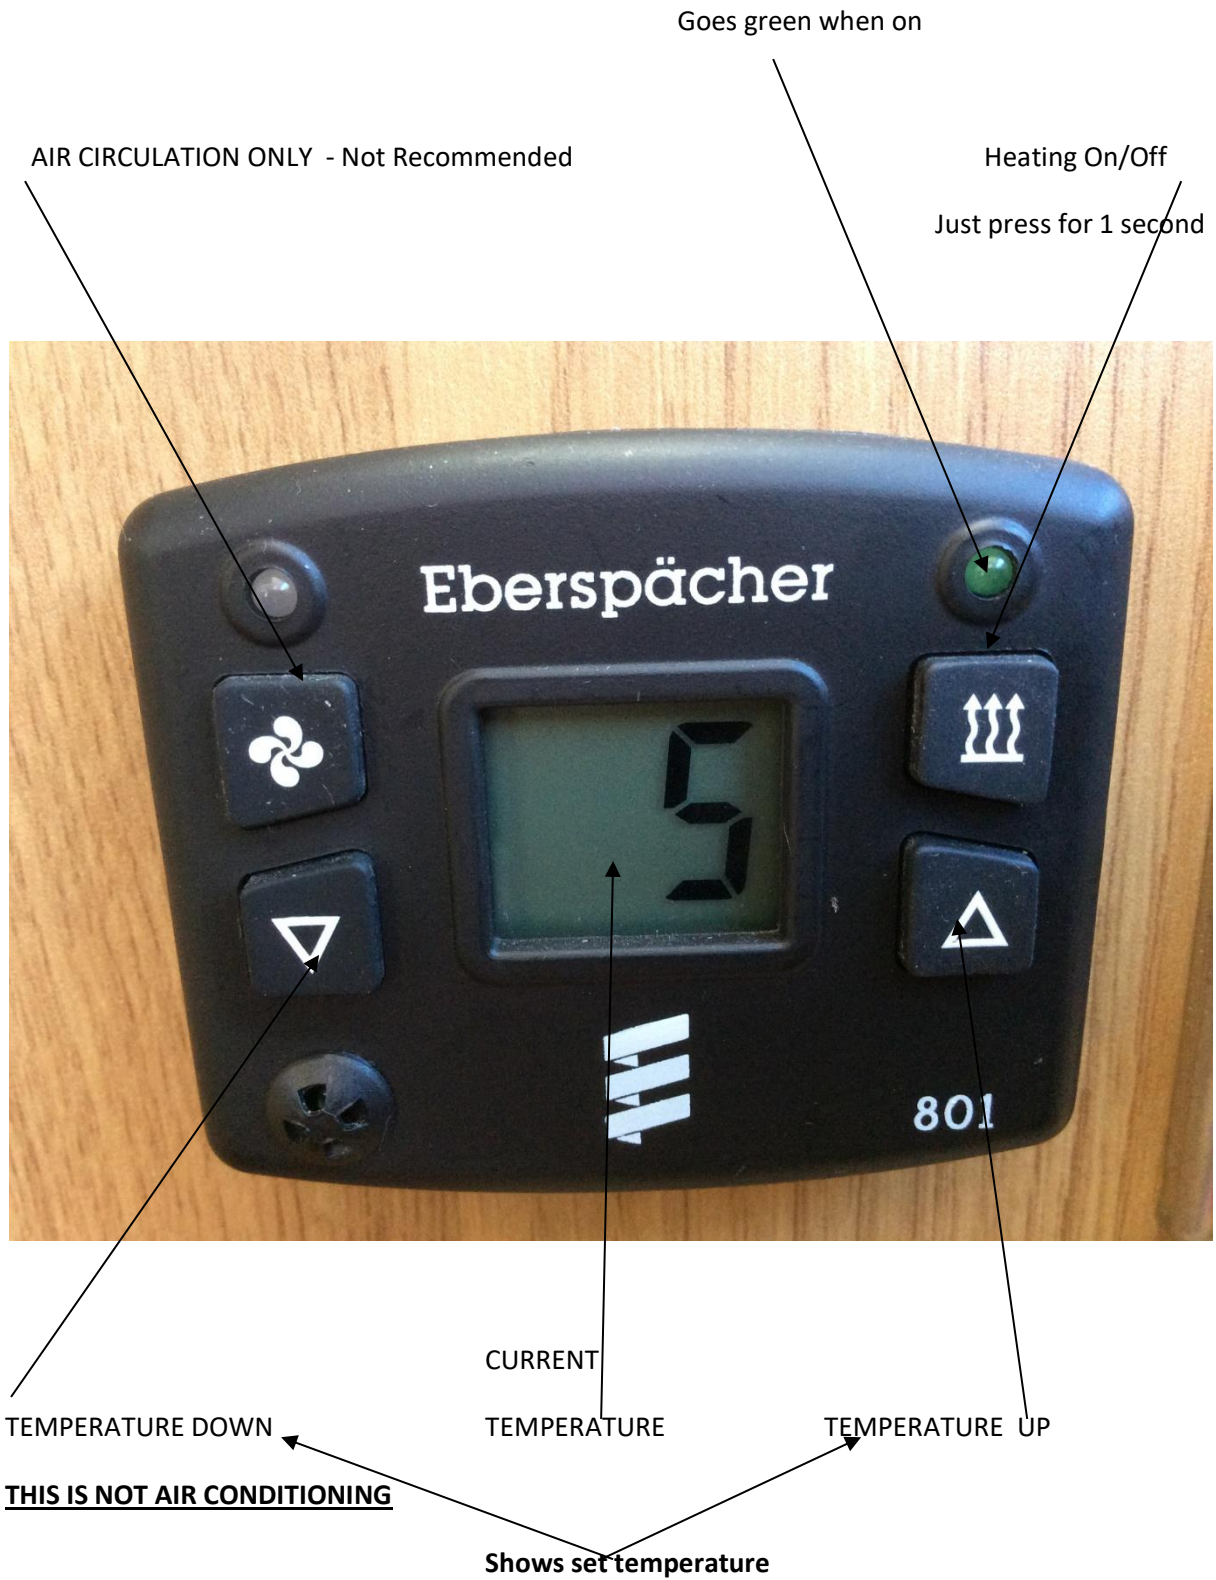

HEATING CONTROL

YOUR BOAT IS EQUIPPED WITH THIS HEATING CONTROL.